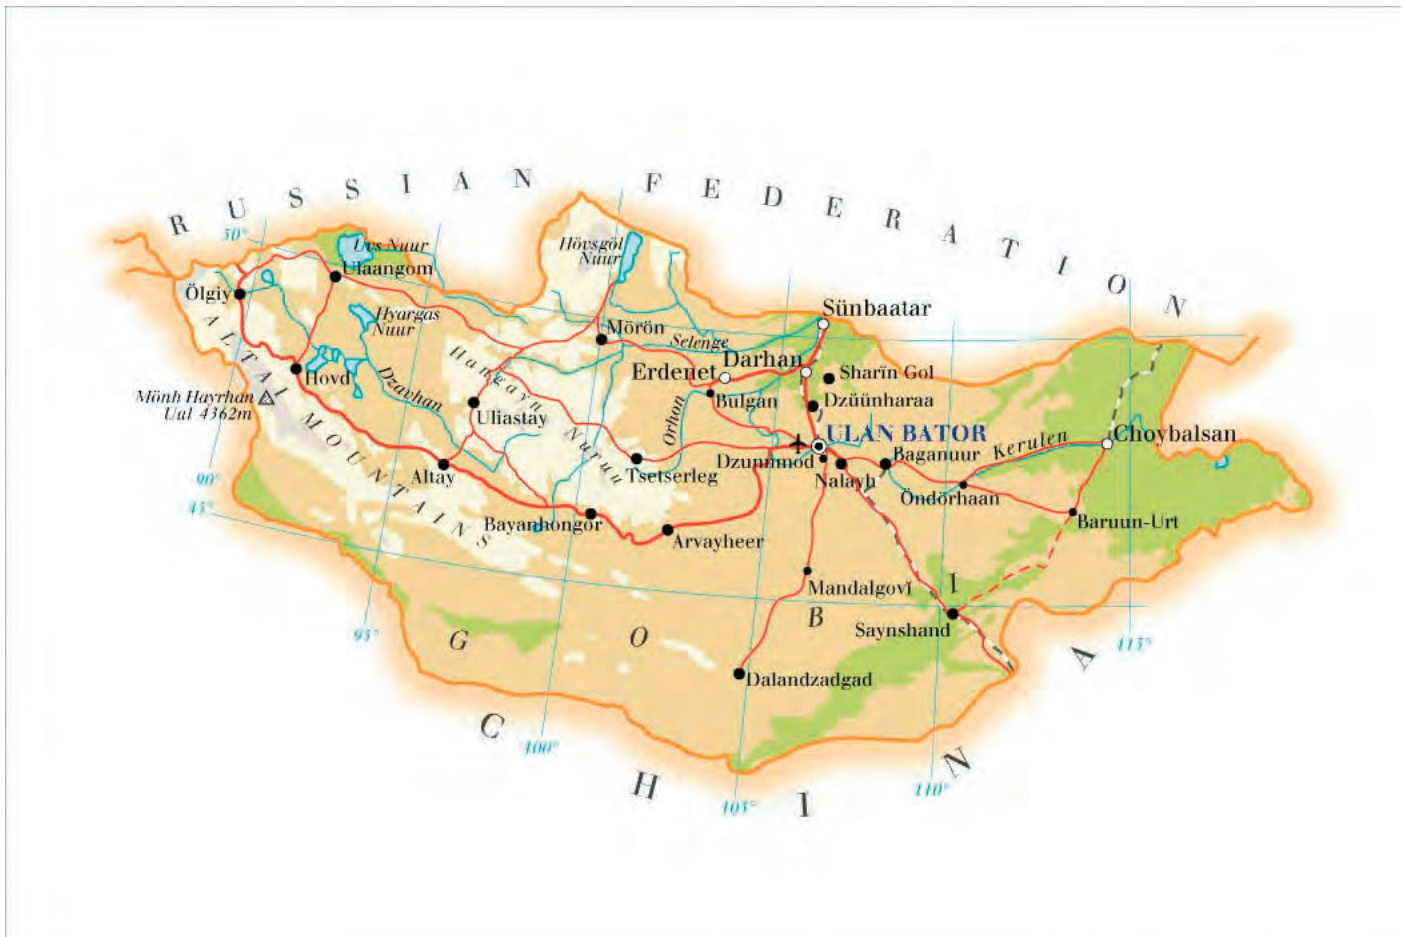

Maps of Mongolia and the Gobi Desert

The Gobi Desert is the habitat of the Gobi bear

Great Gobi Strictly Protected Area, where the Gobi bears are

Map from Gobi Bear Research Team